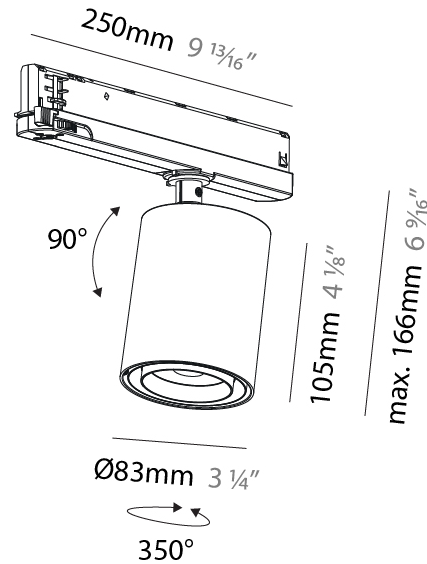

OPTICAL

Reflector°: Adjustable 14 - 44
 Adjustability: Rotational 360°; Tilt 90° (±45°)

RATINGS AND CERTIFICATIONS

Certified By: Certified for North American Standards
 IP rating: IP20

PROJECT	_____
TYPE	_____
SPECIFIER	_____
QUANTITY	_____
DATE	_____